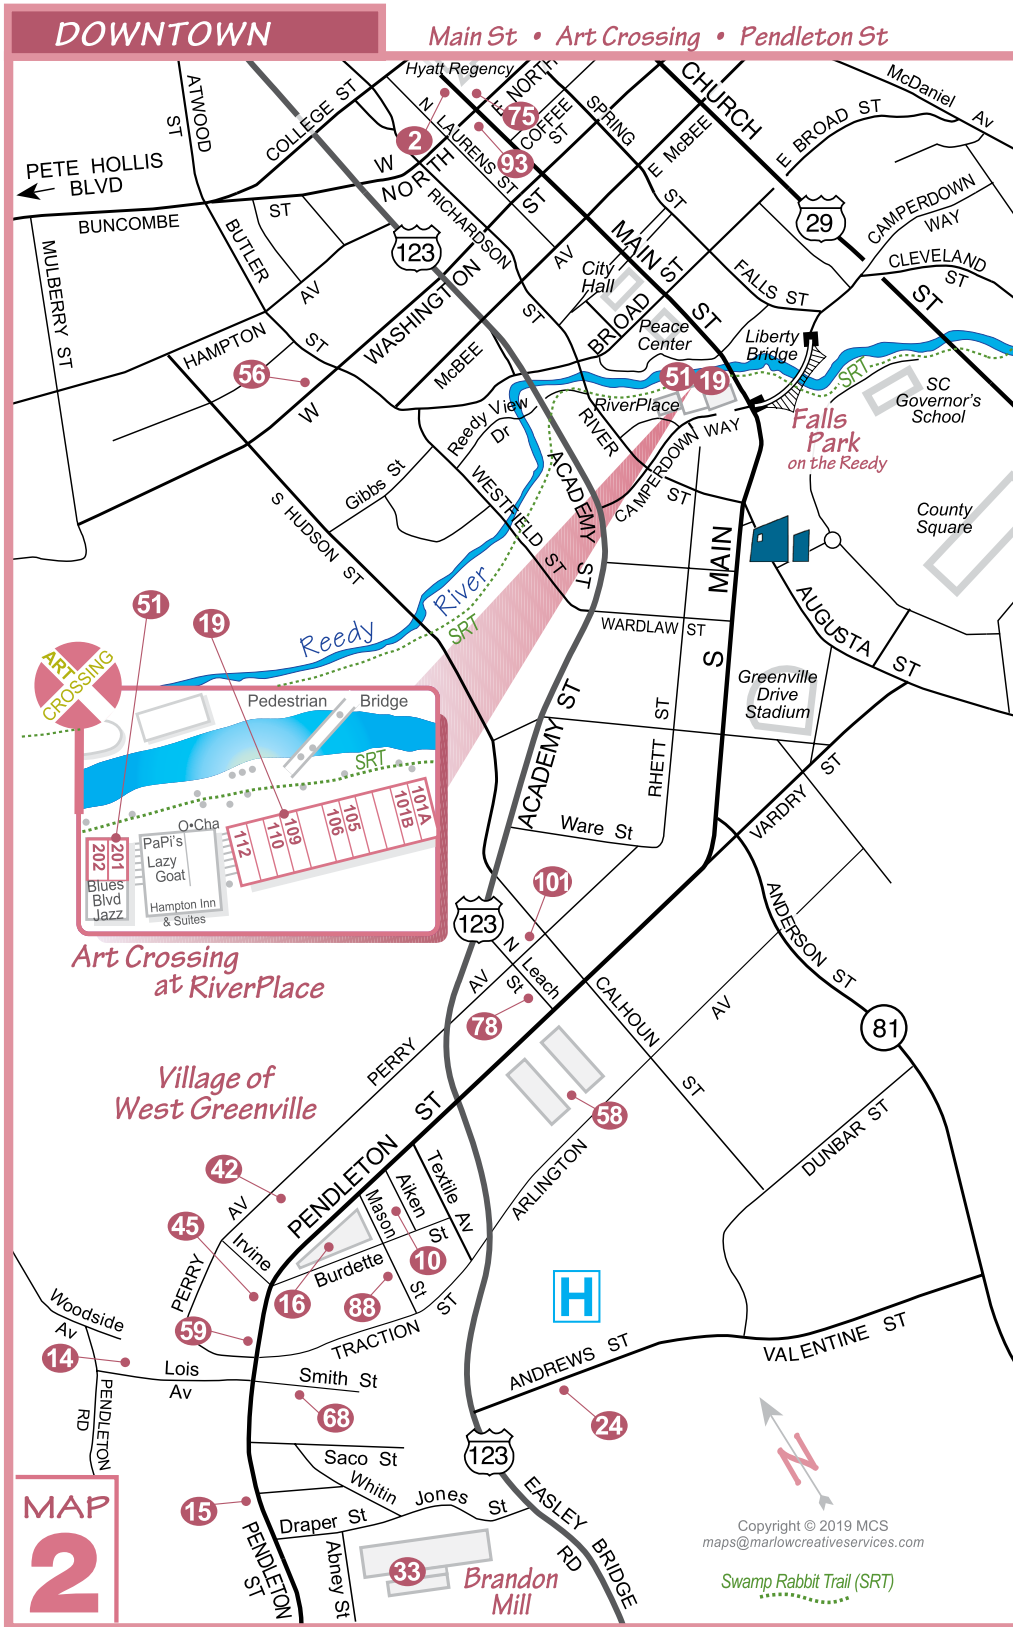

greenville open studios

november 9&10, 2019

Map 2

- #2 – Kathy Young Albertelli
- #10 – Kiah Bellows
- #10 – Jessica Fields
- #10 – Teresa Roche
- #14 – Hans-Peter Bolz
- #15 – Alexia Timberlake Boyd
- #15 – Diane Kilgore Condon
- #15 – Darryl DeBruhl
- #15 – Jane Dorn
- #15 – Greg Flint
- #15 – Paul Flint
- #15 – Jo Carol Mitchell-Rogers
- #15 – Teri Peña
- #15 – Blake Smith
- #15 – Katie Walker
- #15 – Caroline Wright
- #16 – Joseph Bradley
- #16 – Janina Tukarski Ellis
- #16 – Patricia Kilburg
- #16 – Glory Day Loflin
- #19 – Chris Bruner
- #19 – Cece Burnett
- #19 – Marcy Connors
- #19 – Shannon Dudar
- #19 – Caroline Fowler
- #19 – Alexia M. Giannopoulos
- #19 – Douglas Piper
- #24 – Ryan Calloway
- #24 – Timothy Chorbadian
- #24 – Karen Dillingham
- #24 – Michelle Jardines
- #24 – Dumah Morgan
- #24 – Suzanne Vitti
- #33 – Steve Courchaine
- #33 – Sarah Farrar
- #33 – Danielle Fontaine
- #33 – Diarmuid Kelly
- #33 – Louisa Pyle Kirk
- #33 – Susannah Mele
- #33 – Craig Ragsdale
- #33 – Elizabeth Troutman
- #33 – Eli Warren
- #42 – Kate Furman
- #42 – Linda Q. Furman
- #42 – Sunny Mullarkey McGowan
- #45 – Darin Gehrke
- #51 – Starr Haney
- #51 – Kim Hassold
- #51 – Carey Lee Hudson
- #51 – Laura Lynn Luce
- #51 – Melanie Pouch
- #56 – Susan Hodges
- #58 – Diane Hopkins-Hughs
- #59 – Julie Hughes
- #68 – Dabney Mahanes
- #75 – Vivian Morris
- #75 – Freda Sue
- #78 – Christen Palombo
- #88 – Liz Rundorff Smith
- #93 – Lynn Strong
- #93 – Erin Stuart
- #101 – Suzanne Woolf