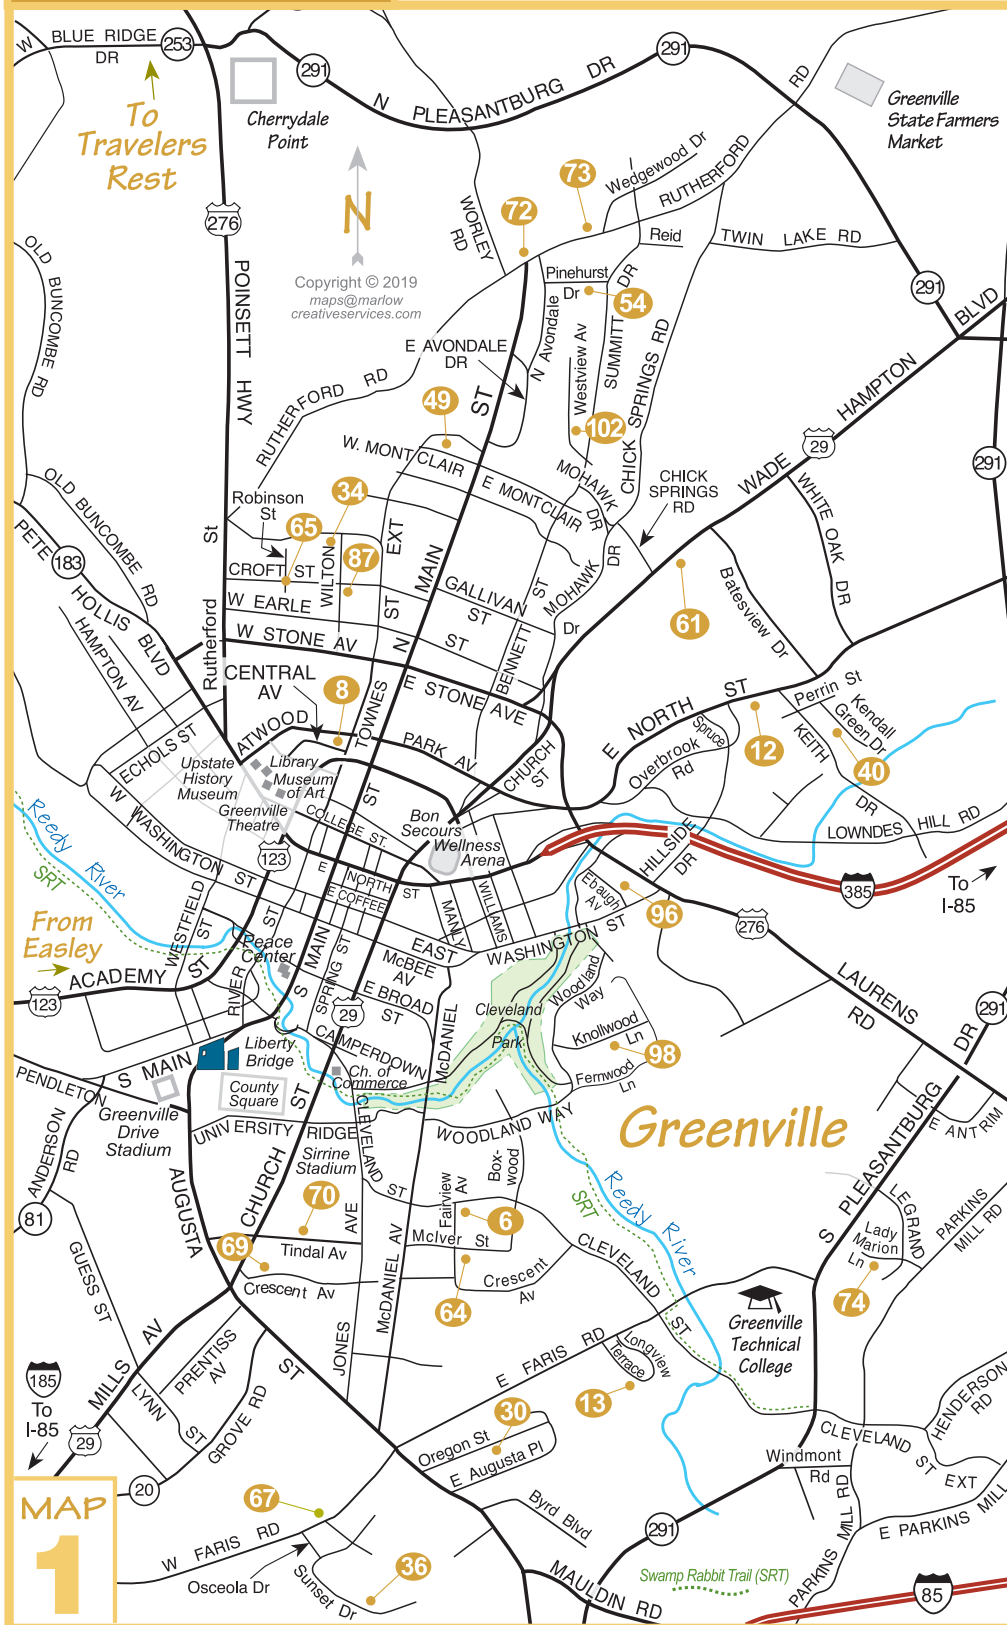

greenville open studios

november 9&10, 2019

Map 1

GREENVILLE CITY

Downtown • North Main • Augusta Street

- #6 – Melissa Anderson
- #8 – Barbara Baum
- #8 – Jeanne Blinkoff
- #8 – Julia Peters
- #8 – Cindy Roddey
- #12 – Eric Benjamin
- #13 – Kay Bingner
- #30 – Kevin Clinton
- #34 – Jamie Davis
- #36 – Peggy Dickerson
- #40 – Marty Epp-Carter
- #49 – Lynn Greer
- #54 – Sherrill Hill
- #61 – Kevin Isgett
- #57 – Jeffrey Leder
- #64 – Cathy Zaden Lea
- #65 – Jeffrey Leder
- #67 – Doug Lockard
- #69 – L. Ann Malphrus
- #70 – Gretta McCall
- #72 – Michael McDunn
- #73 – Shannon McGee
- #74 – John Moore
- #87 – Charles Slate
- #87 – Charlotte Slate
- #96 – Nancy Thomas
- #98 – Judy Verhoeven
- #102 – David Young