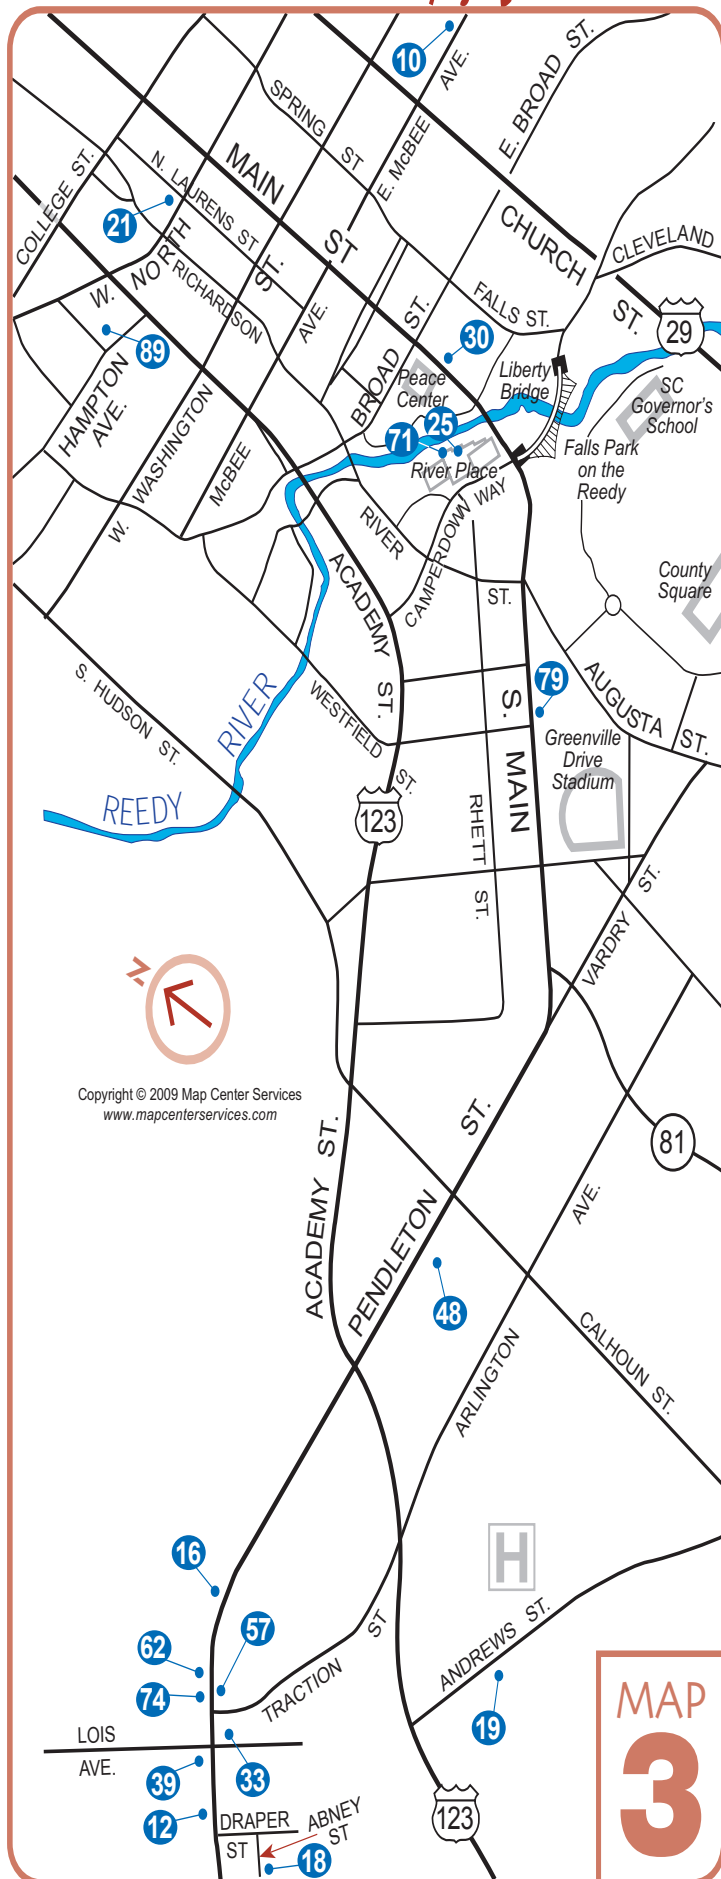

West Greenville / West End

The following artists' studios are found on this map:

- 10 Deborah Bloss
- 12 Joseph Bradley
- 16 Shane Bryant
- 18 Kyle Buttram
- 19 Ryan Calloway
- 21 Renee Carolla
- 12 Katy Cassell
- 12 Tim Cassell
- 25 Emily Clarke
- 25 Cheryl Combs
- 12 Diane Kilgore Condon
- 30 Liz Daly-Korybski
- 21 Pamela DeWitt
- 33 Tricia Earle
- 12 Greg Flint
- 12 Paul Flint
- 39 James G. Gorman
- 48 Diane Hopkins-Hughes
- 33 Erin Jones
- 25 Al Keiser
- 57 Dabney Mahanes
- 39 Benjamin McKamey
- 62 Glen Miller
- 12 Jo Carol Mitchell-Rogers
- 39 Adria Moran
- 12 Teri Pena
- 71 Patti Rishforth
- 74 Julie Hughes Shabkie
- 62 Kim Sholly
- 33 Lois Silk
- 12 David Slone
- 12 Tim Speaker
- 79 Ric Standridge
- 25 Guy Stevens
- 12 Alexia Timberlake
- 39 Jason Waggoner
- 12 Katie Walker
- 89 Fran Woodside
- 12 Susan Young