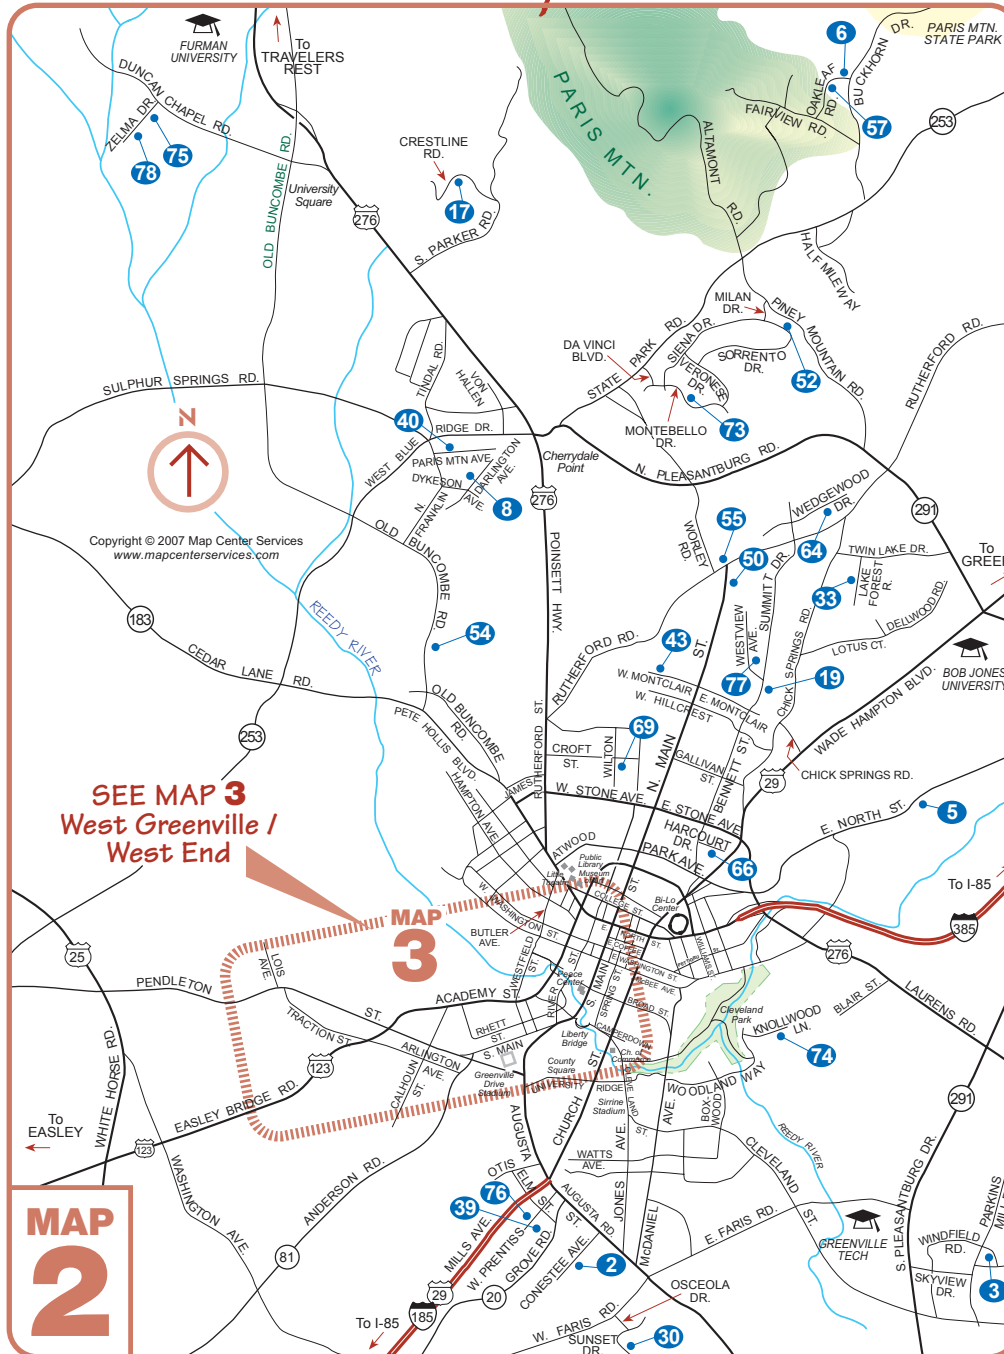

City / Paris Mountain

These artists have studios listed on this map:

- 2 – Melissa Anderson
- 3 – Alice Ballard
- 5 – Eric Benjamin
- 6 – Carl Blair
- 8 – Debra Bridges
- 8 – Bonnie Smith
- 17 – Bob Chance
- 19 – Faith Chase
- 30 – Peggy Dickerson
- 33 – Jeanet Dreskin
- 39 – Buddy Folk
- 40 – Darlene Fuhst
- 40 – JJ Ohlinger
- 43 – Lynn Greer
- 50 – Hilary Jernigan
- 52 – Patricia Kilburg
- 54 – Cham Little
- 55 – Michael McDunn
- 57 – Joyce Moore
- 64 – Ken and Janet Ries
- 66 – Judy Sahms
- 69 – Charles Slate
- 69 – Charlotte Slate
- 73 – Carole Knudson Tinsley
- 74 – Judy Verhoeven
- 75 – Lu Wixon
- 76 – Kathleen Wood
- 77 – David Young
- 78 - J. Ashley Kirby