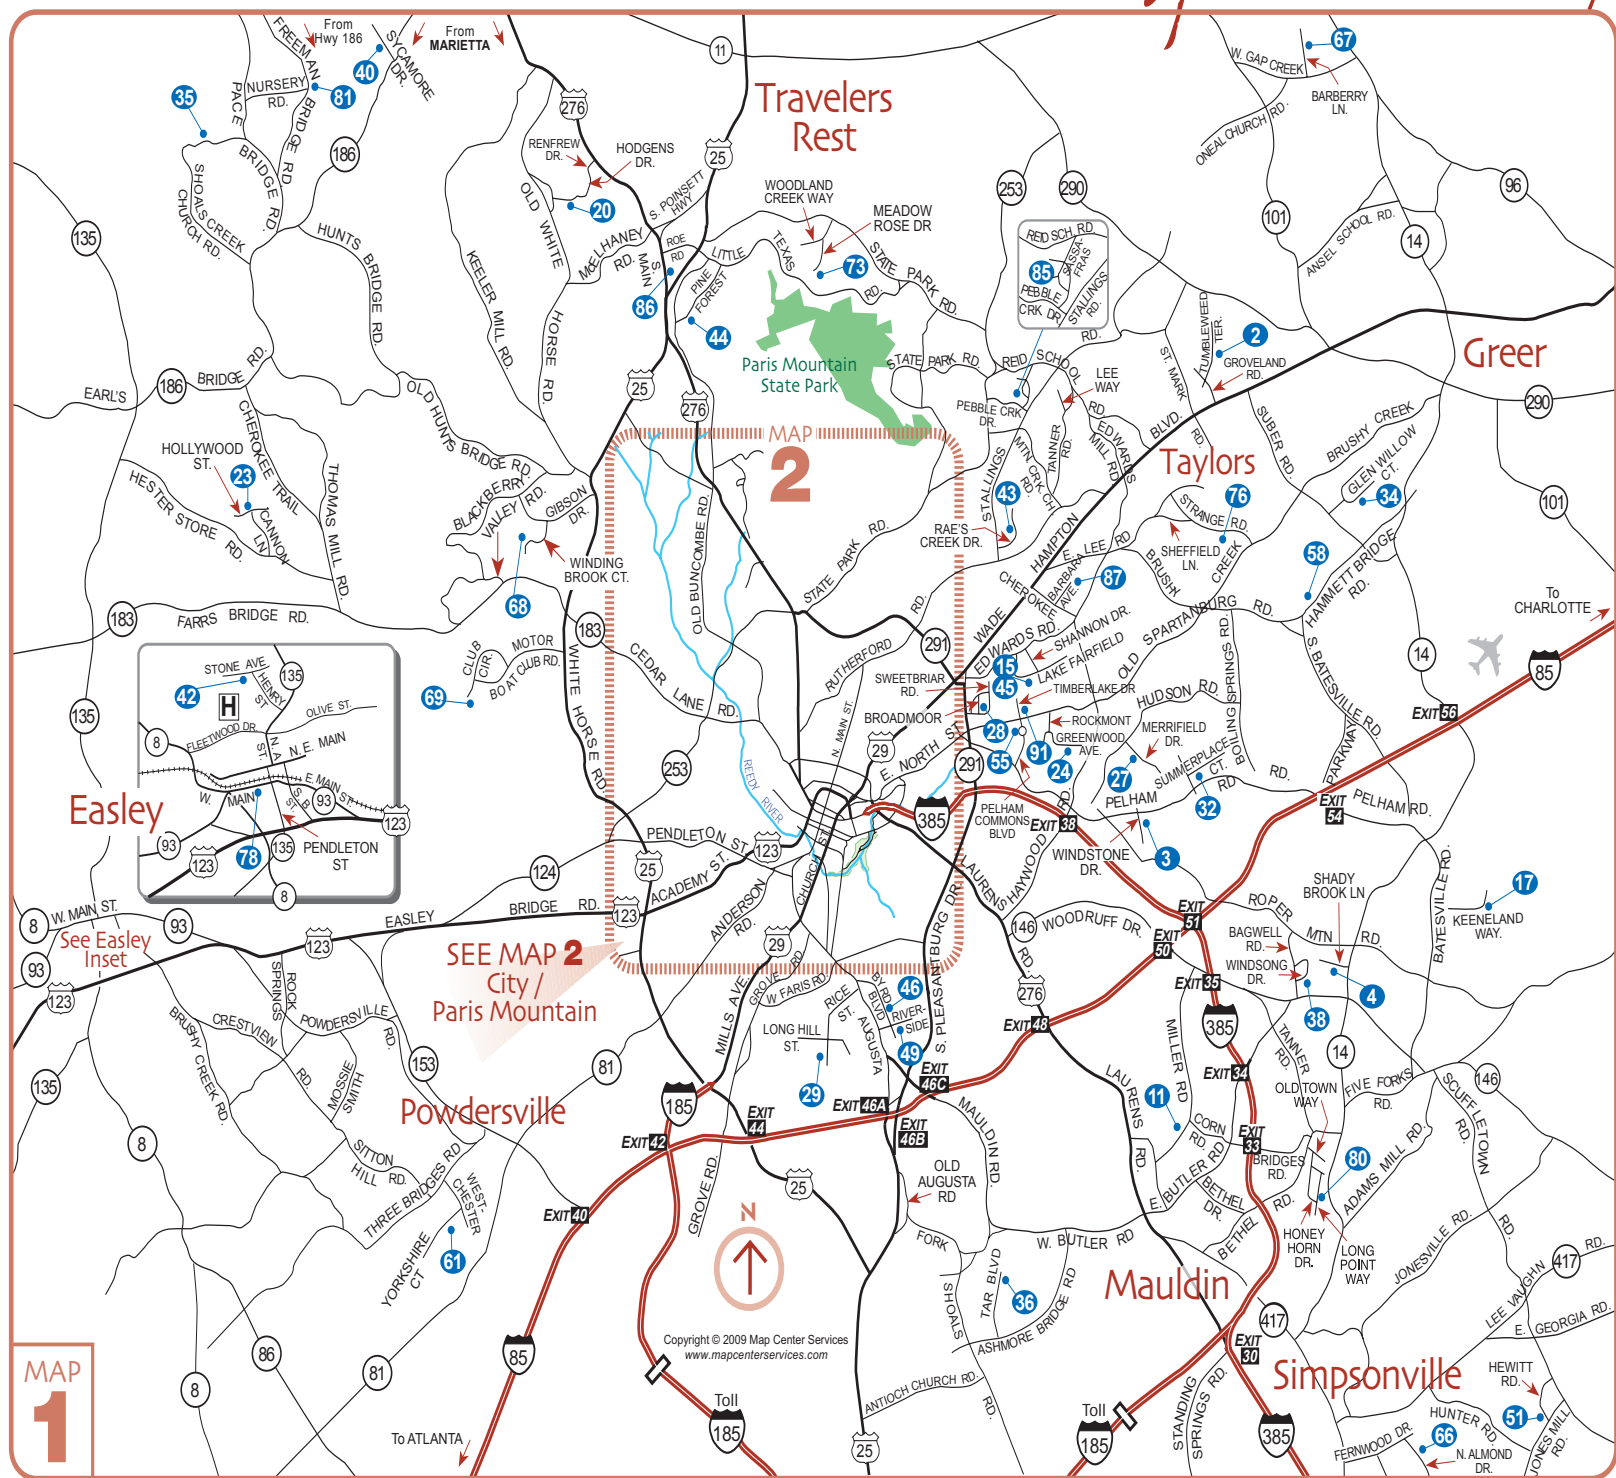

Greenville & Vicinity

The following artists' studios are found on this map:

- 2 Barbel Amos
- 3 Casandra Andrews
- 4 Yvonne Herd Arrowood
- 11 Hans-Peter Bolz
- 15 Duffy Brown
- 17 Jane Todd Butcher
- 20 Jim Campbell
- 20 Sharon Campbell
- 23 Steven Chapp
- 24 Bill & Pam Clark
- 27 Mary Coleman
- 28 Jennifer Conn
- 29 Judy Iselin Cromwell
- 32 Jane Doyle
- 34 Janina Tukarski Ellis
- 35 Tom Flowers
- 36 Mary Fritz
- 38 Betty Gorman
- 40 Barbara Green
- 42 Samara Hall
- 43 Lynne Harrill
- 44 Georgia Harrison
- 45 Leslie Hart
- 46 Anne Hassold
- 49 Ann Jennings
- 51 Deborah Morrow Johnson
- 51 J.B. Johnson
- 55 Joe Lanier
- 58 Linda McCune
- 61 Joe McKinney
- 66 John Pendarvis
- 67 Nancy Pratt
- 68 John Reid
- 69 Cathryn Rice
- 28 Grace Scherer
- 73 Marie Scott
- 76 Susan Sorrell
- 78 Barbara St. Denis
- 78 Jacquie St. Denis
- 80 Barbara Stitt
- 76 Anne Kennedy Taylor
- 81 Jo Ann Taylor
- 85 Jean Wilder
- 86 Richie Wilkinson
- 87 Enid Williams
- 87 Paul Yanko
- 91 Timothy Zane

MAP 1