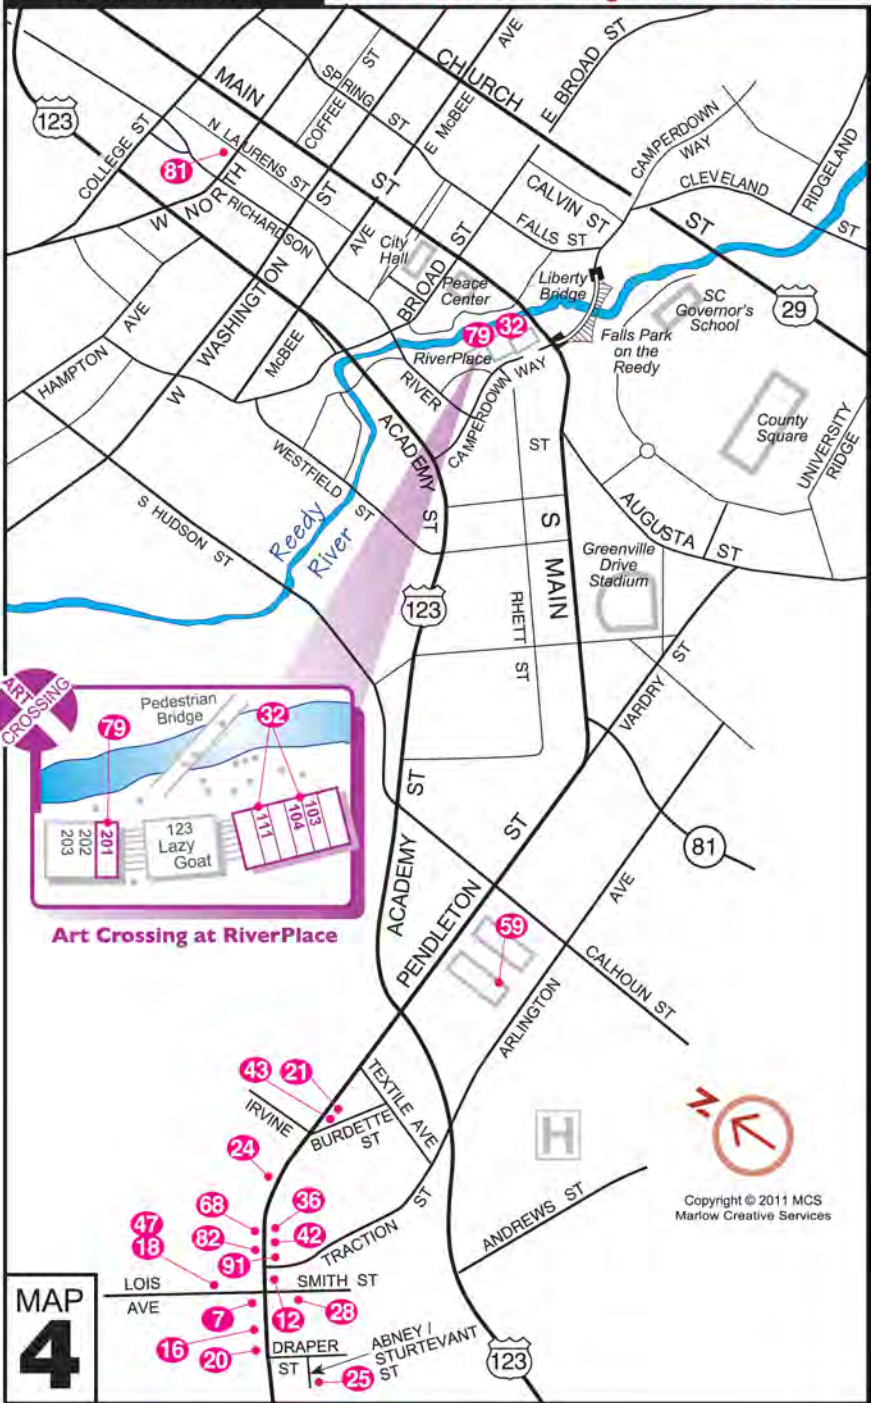

# Downtown

Main St • Art Crossing • Pendleton St

## MAP 4

### ARTISTS on Map #4

- |                            |                              |                          |
|----------------------------|------------------------------|--------------------------|
| Kavita Bali #7             | Janina Tukarski Ellis #43    | Patti Rishforth #79      |
| Jennifer Bedenbaugh #12    | Marty Epp-Carter #18         | Julie Roszkowski #81     |
| Barbara Blair #16          | Greg Flint #20               | Marie Scott #79          |
| Suzanne Bodson #18         | Paul Flint #20               | Larry Seymour #32        |
| Alexia Timberlake Boyd #20 | James G. Gorman #47          | Julie Hughes Shabkie #82 |
| Joseph Bradley #21         | April Harrison #7            | David Slone #20          |
| Shane Bryant #24           | Diane Hopkins-Hughs #59      | Tim Speaker #20          |
| Kyle Buttram #25           | Al Keiser #32                | Rebecca Stockham #20     |
| Angelia                    | Hanna Kozlowski-Slone #20    | Eli Warren #81           |
| Carrier-Schmerbeck #28     | Dabney Mahanes #42           | Lily Wikoff #91          |
| Emily Clarke #32           | Susannah Mele #7             |                          |
| Diane Kilgore Condon #20   | Glen Miller #68              |                          |
| Liz Daly-Korybski #36      | Jo Carol Mitchell-Rogers #20 |                          |
| Tricia Earle #42           | Teri Peña #20                |                          |